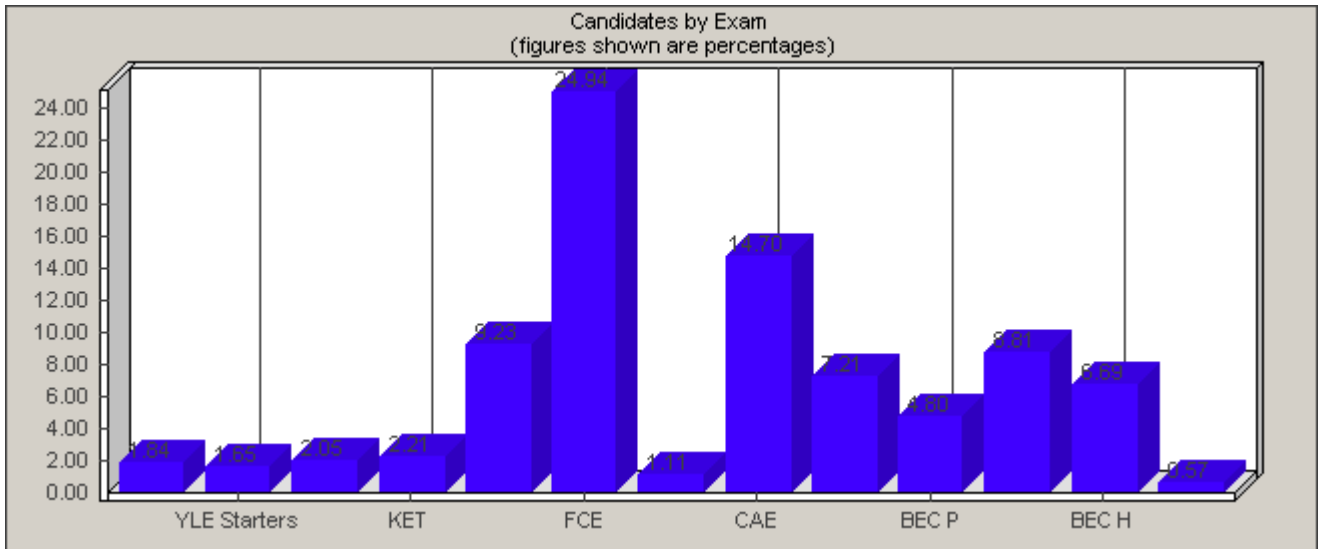

Statistics Cambridge Examinations Centres Session June 2011

Candidates by Exam

Average Age of Candidates by Exam

Pass Rates by Exam

Detail Performance by Exam

	KET	PET	FCE	FCE S	CAE	CPE	BEC P	BEC V	BEC H	ILEC
A/Pass Merit	34.8	23.2	5	10.6	21.4	7.9	15.4	5.2	5	
B			22	34	11.9	30.2		26	12.8	
C/Pass	47.2	53.3	44.5	42.6	33.3	39.7	53.2	40.8	43.1	
D/Narrow Fail										
E/Fail			0.8			3.2	0.5	3.6	3.9	