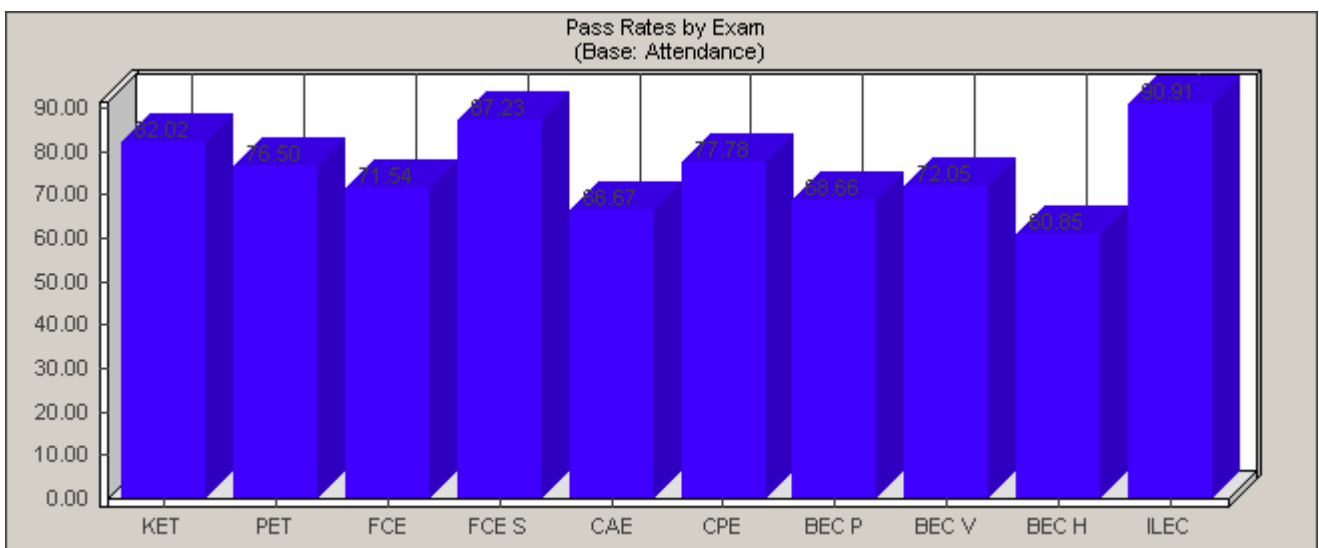

Statistics Cambridge Examinations Centres Session June 2011

Candidates by Exam

Average Age of Candidates by Exam

Pass Rates by Exam

Detail Performance by Exam

	KET	PET	FCE	FCE S	CAE	CPE	BEC P	BEC V	BEC H	ILEC
A/Pass Merit	34.8	23.2	5	10.6	21.4	7.9	15.4	5.2	5	
B			22	34	11.9	30.2		26	12.8	
C/Pass	47.2	53.3	44.5	42.6	33.3	39.7	53.2	40.8	43.1	
D/Narrow Fail										
E/Fail			0.8			3.2	0.5	3.6	3.9	

All figures are percentages

Pass Rates of Schools

Overall Pass Rate: 72.85783%