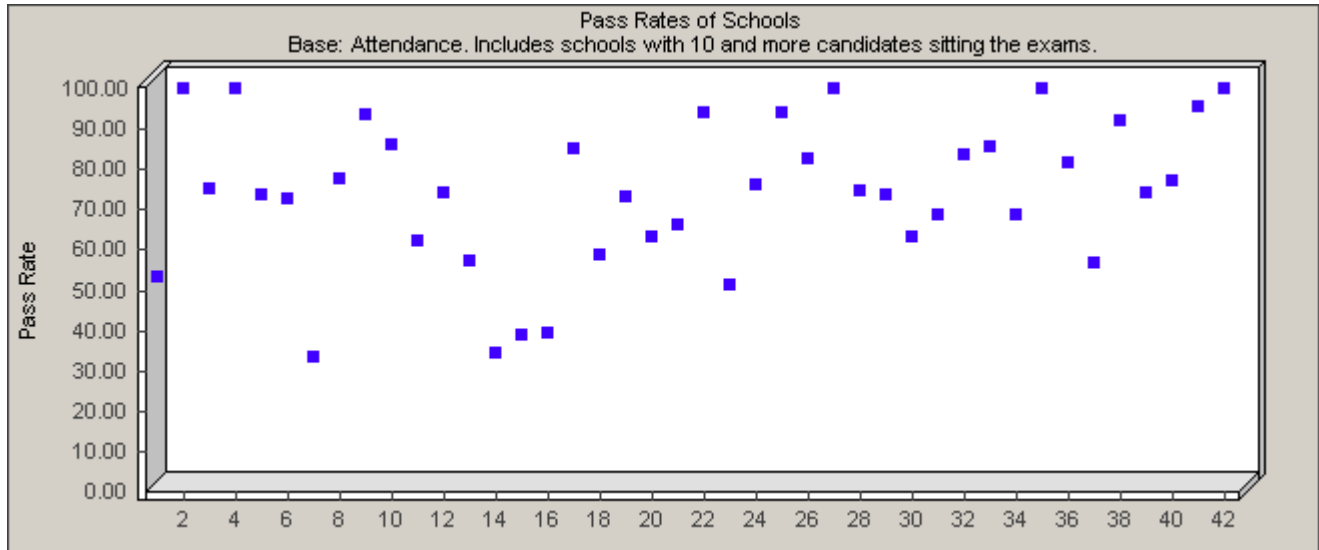

Detail Performance by Exam

	KET	PET	FCE	FCE S	CAE	CPE	BEC P	BEC V	BEC H	ILEC
A/Pass Merit	34.8	23.2	5	10.6	21.4	7.9	15.4	5.2	5	
B			22	34	11.9	30.2		26	12.8	
C/Pass	47.2	53.3	44.5	42.6	33.3	39.7	53.2	40.8	43.1	
D/Narrow Fail										
E/Fail			0.8			3.2	0.5	3.6	3.9	

All figures are percentages

Pass Rates of Schools

Overall Pass Rate: 72.85783%