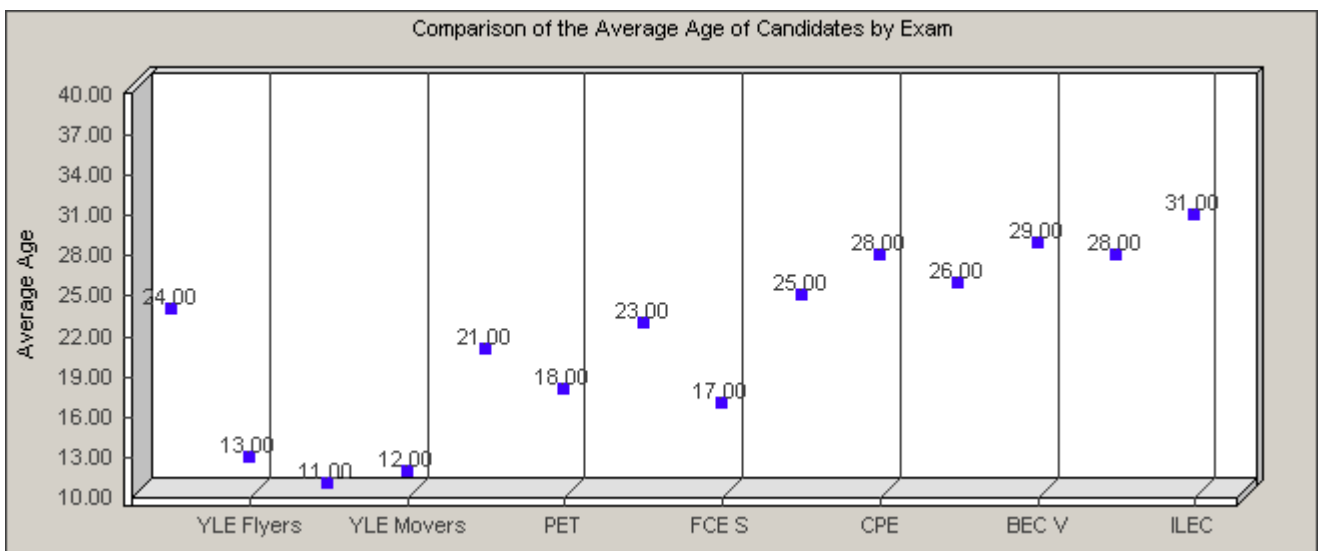

Statistics Cambridge Examinations Centres Session June 2011

Candidates by Exam

Average Age of Candidates by Exam

Pass Rates by Exam

Detail Performance by Exam

	KET	PET	FCE	FCE S	CAE	CPE	BEC P	BEC V	BEC H	ILEC
A/Pass Merit	34.8	23.2	5	10.6	21.4	7.9	15.4	5.2	5	
B			22	34	11.9	30.2		26	12.8	
C/Pass	47.2	53.3	44.5	42.6	33.3	39.7	53.2	40.8	43.1	
D/Narrow Fail										
E/Fail			0.8			3.2	0.5	3.6	3.9	